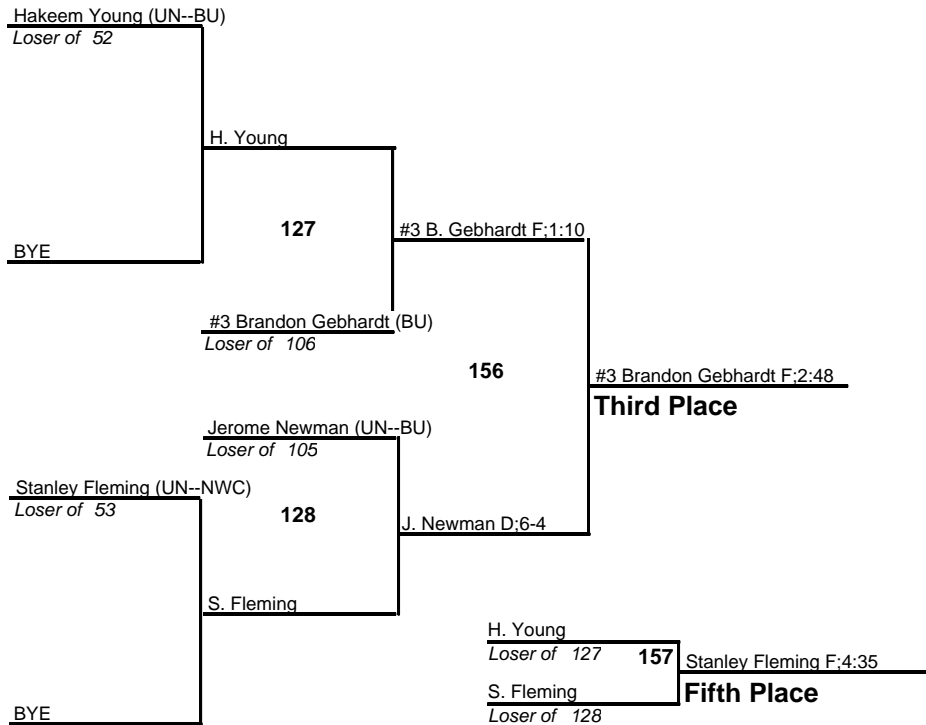

Paul Bartlett/Red Raider Open

157

Paul Bartlett/Red Raider Open

165

Paul Bartlett/Red Raider Open

174

Paul Bartlett/Red Raider Open

184

Paul Bartlett/Red Raider Open

197

Paul Bartlett/Red Raider Open

Team Standings

Plc	Score	School	CH	CO	1	2	3	4	5	6
1	178.0	Augsburg	0	0	6	1	3	1	0	0
2	114.0	Northwestern	0	0	2	1	2	1	3	0
3	99.5	Waldorf College	0	0	1	3	1	2	0	1
4	94.0	Baker University	0	0	0	2	2	0	3	1
5	67.5	St Johns Univ	0	0	1	1	1	1	0	1
6	49.5	Morningside College	0	0	0	2	0	0	1	2
7	38.0	Dakota Wesleyan Univ	0	0	0	0	1	1	1	0
8	14.5	Winona State	0	0	0	0	0	1	0	0
9	5.5	Unattached	0	0	0	0	0	0	0	0