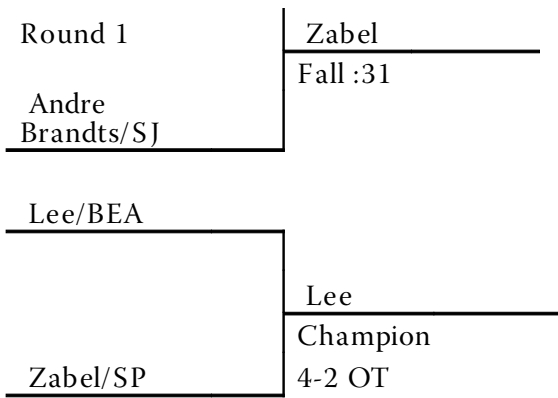

Weight Class: 285