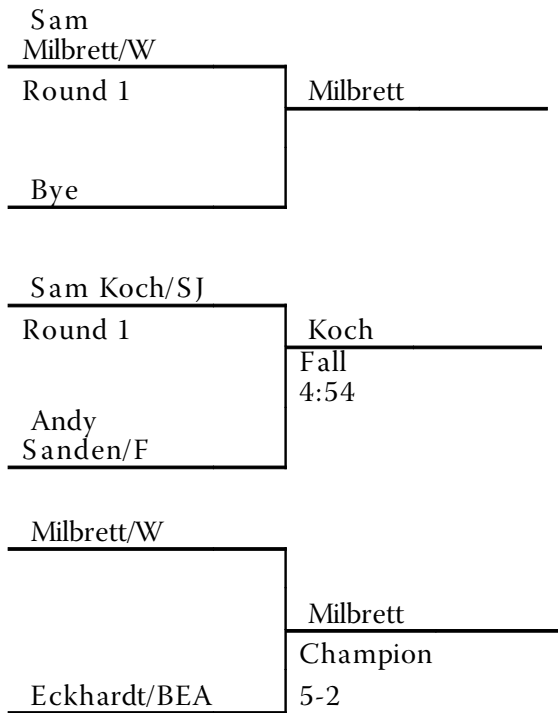

Carter Hanson/BEA Round 1	Hanson
Korey Brown/F	Fall :19

Bye Round 2	
Korey Brown/F	

Carter Hanson/BEA Round 3	Hanson

Stauffer/SJ	Stauffer
Hanson/BEA	Champion 11-0

Bartlett/SP	Bartlett
Bye	Third

Remund/W	Remund
Brown/F	Fourth Fall :22

Weight Class: 130

South Central Conference Wrestling Tournament

Weight Class: 135

South Central Conference Wrestling Tournament

Weight Class: 140

South Central Conference Wrestling Tournament

Weight Class: 145

South Central Conference Wrestling Tournament

Weight Class: 152

South Central Conference Wrestling Tournament

Weight Class: 160

South Central Conference Wrestling Tournament

Weight Class: 171

South Central Conference

Wrestling Tournament

Brandon Pederson/W	
Round 1	Pederson
Jared Shandy/SP	Fall 1:16

Taylor Andrews/BEA	
Round 1	Andrews
BYE	

Pederson/W	
	Pederson
Andrews/BEA	Champion Fall 4:15

Cody Vanasse/F	
Round 2	Vanasse
Jared Shandy/SP	Fall :56