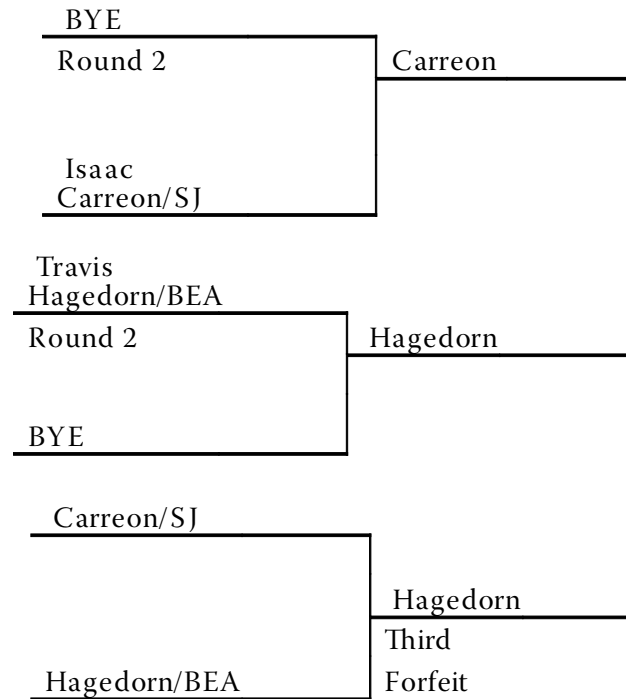

South Central Conference Wrestling Tournament

Weight Class: 103

South Central Conference Wrestling Tournament

Weight Class: 112

South Central Conference Wrestling Tournament

Weight Class: 119

South Central Conference Wrestling Tournament