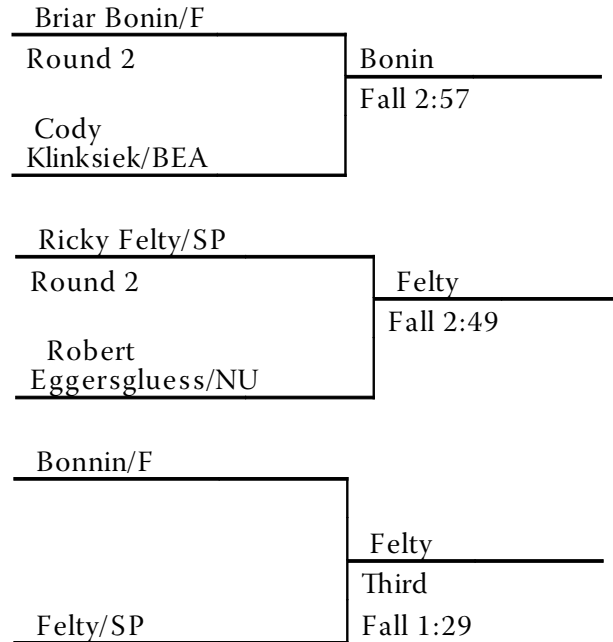

South Central Conference Wrestling Tournament

Weight Class: 171

South Central Conference