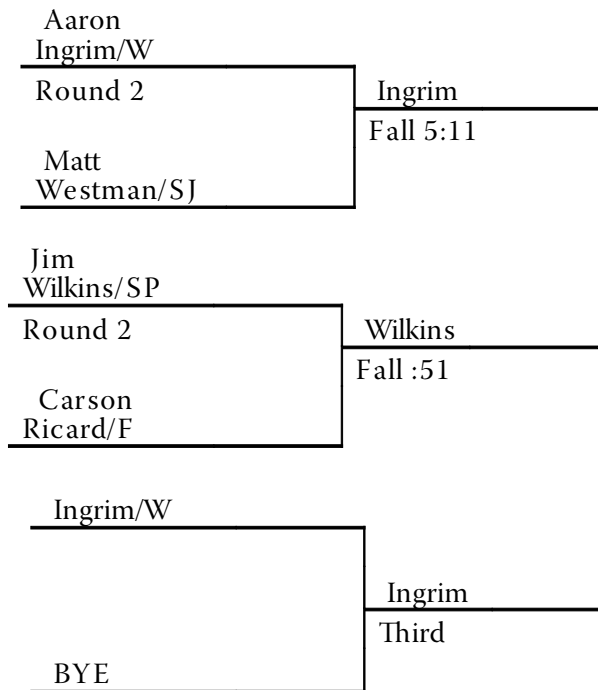

South Central Conference Wrestling Tournament

Weight Class: 152