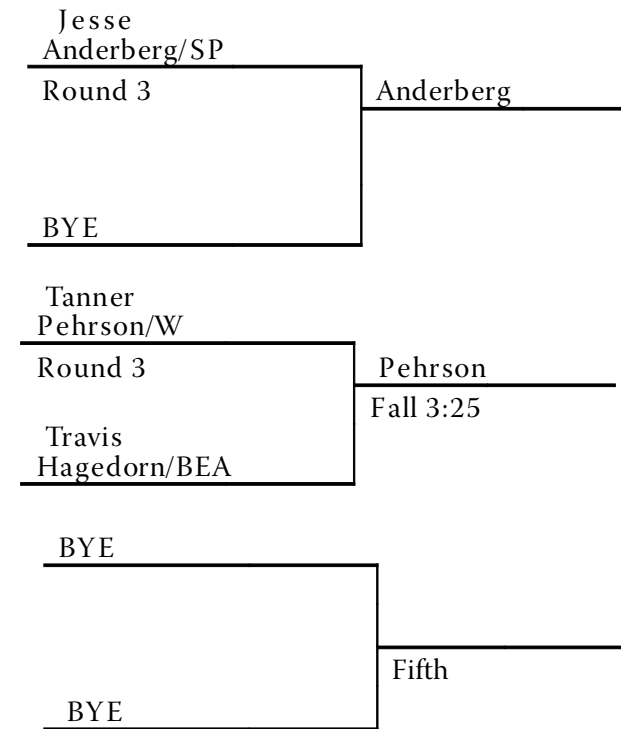

South Central Conference Wrestling Tournament

Weight Class: 103

South Central Conference Wrestling Tournament

Weight Class: 112

South Central Conference Wrestling Tournament

Weight Class: 119

South Central Conference Wrestling Tournament