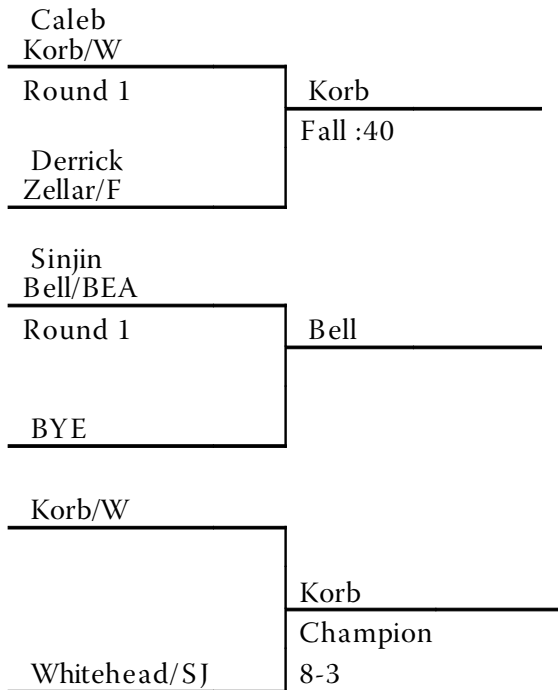

Weight Class: 130

South Central Conference Wrestling Tournament

Weight Class: 135

South Central Conference Wrestling Tournament

Weight Class: 140

South Central Conference Wrestling Tournament

Weight Class: 145