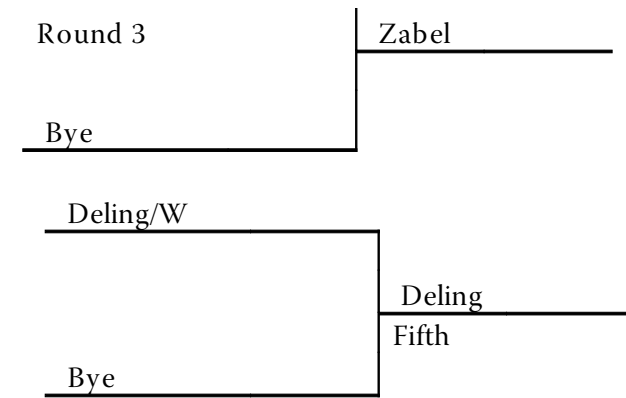

Weight Class: 285