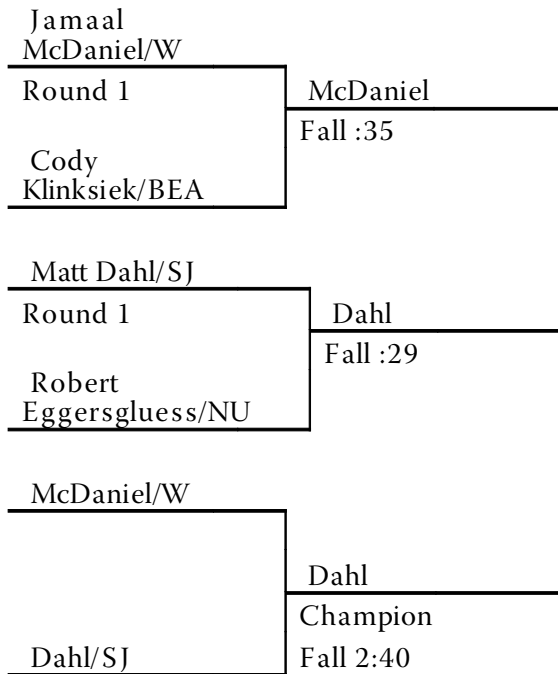

South Central Conference Wrestling Tournament

Weight Class: 152

South Central Conference Wrestling Tournament

Weight Class: 160

South Central Conference Wrestling Tournament

Weight Class: 171

South Central Conference

Wrestling Tournament

Brandon Pederson/W	
Round 1	Pederson
Jared Shandy/SP	Fall 1:16

Taylor Andrews/BEA	
Round 1	Andrews
BYE	

Pederson/W	
	Pederson
Andrews/BEA	Champion Fall 4:15

Cody Vanasse/F	
Round 2	Vanasse
Jared Shandy/SP	Fall :56