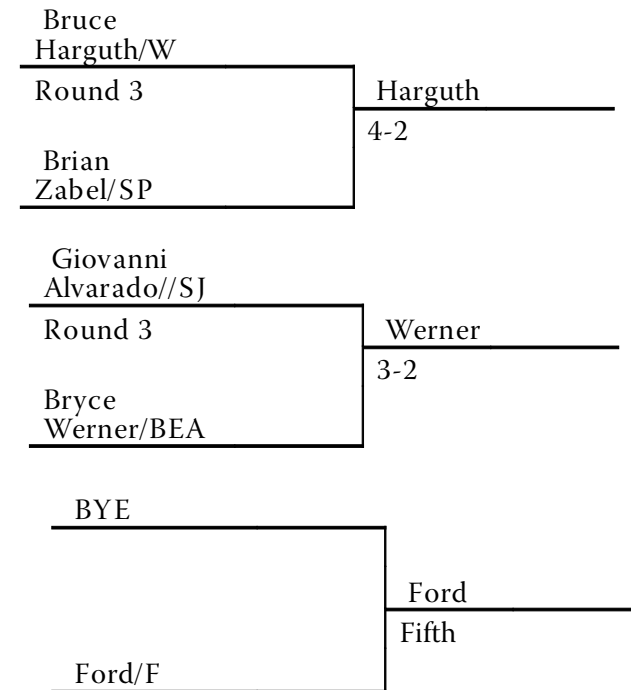

Weight Class: 125

South Central Conference Wrestling Tournament

Brady Stauffer/SJ Round 1	Stauffer
Nic Remund/W	Fall :53

Ashton Bartlett/SP Round 2	Bartlett
Nic Remund/W	15-8

Brady Stauffer/SJ Round 3	Stauffer
Ashton Bartlett/SP	Fall :27

Carter Hanson/BEA Round 1	Hanson
Korey Brown/F	Fall :19

Bye Round 2	
Korey Brown/F	

Carter Hanson/BEA Round 3	Hanson

Stauffer/SJ	Stauffer
Hanson/BEA	Champion 11-0

Bartlett/SP	Bartlett
Bye	Third

Remund/W	Remund
Brown/F	Fourth Fall :22

Weight Class: 130

South Central Conference Wrestling Tournament

Weight Class: 135

South Central Conference Wrestling Tournament

Weight Class: 140

South Central Conference Wrestling Tournament

Weight Class: 145