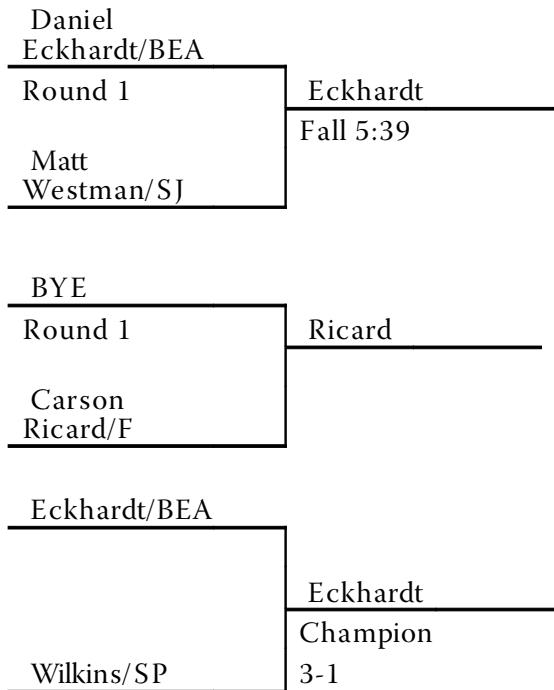

South Central Conference Wrestling Tournament

Weight Class: 152