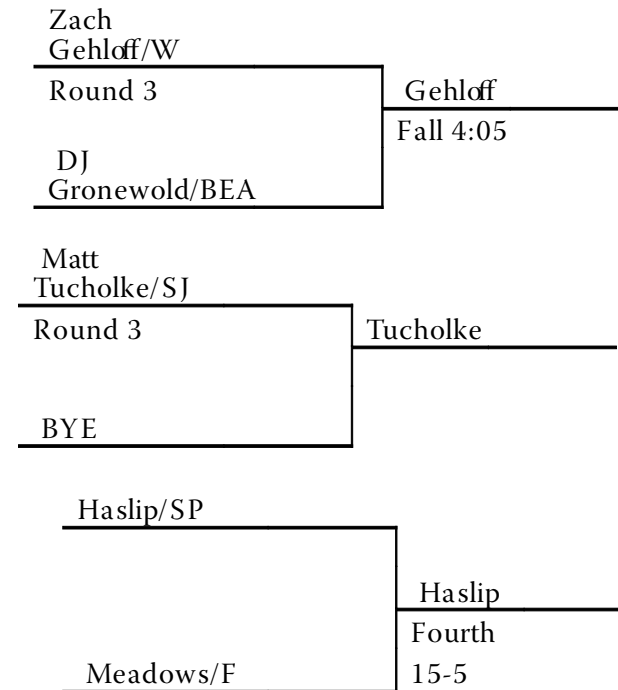

South Central Conference Wrestling Tournament

Weight Class: 103

South Central Conference Wrestling Tournament

Weight Class: 112

South Central Conference Wrestling Tournament

Weight Class: 119

South Central Conference Wrestling Tournament

Weight Class: 125

South Central Conference Wrestling Tournament

Brady Stauffer/SJ Round 1	Stauffer
Nic Remund/W	Fall :53

Ashton Bartlett/SP Round 2	Bartlett
Nic Remund/W	15-8

Brady Stauffer/SJ Round 3	Stauffer
Ashton Bartlett/SP	Fall :27