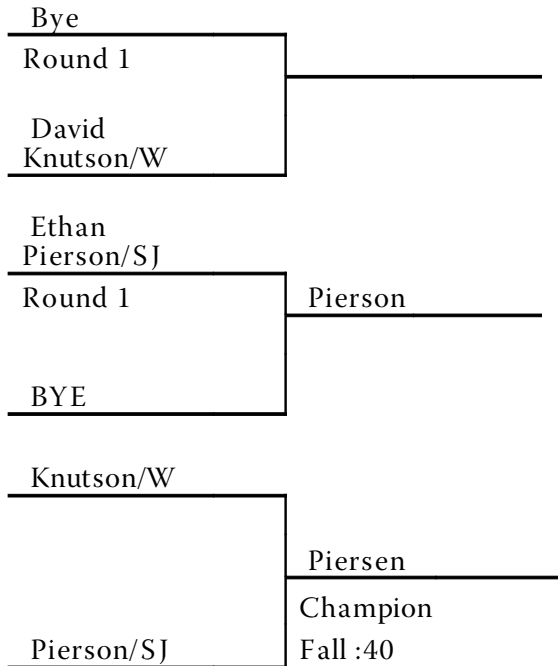

Carter Hanson/BEA Round 1	Hanson
Korey Brown/F	Fall :19

Bye Round 2	
Korey Brown/F	

Carter Hanson/BEA Round 3	Hanson

Stauffer/SJ	Stauffer
Hanson/BEA	Champion 11-0

Bartlett/SP	Bartlett
Bye	Third

Remund/W	Remund
Brown/F	Fourth Fall :22

Weight Class: 130

South Central Conference Wrestling Tournament

Weight Class: 135

South Central Conference Wrestling Tournament

Weight Class: 140

South Central Conference Wrestling Tournament

Weight Class: 145