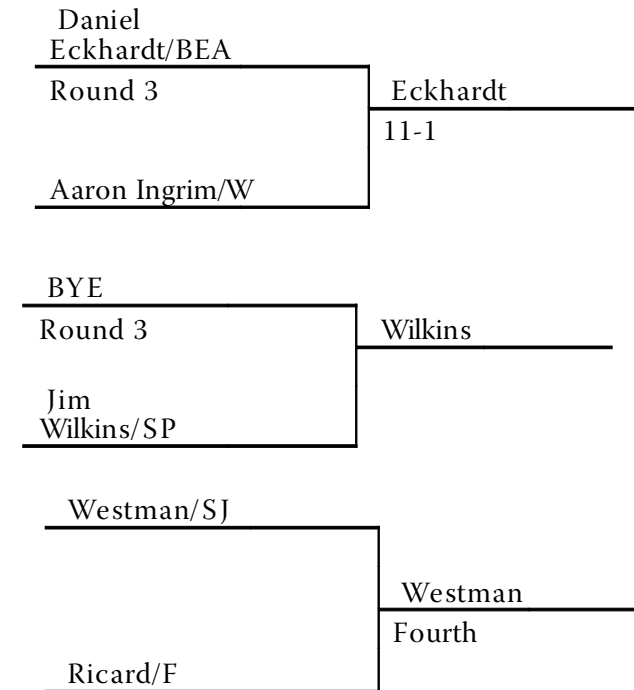

South Central Conference Wrestling Tournament

Weight Class: 152