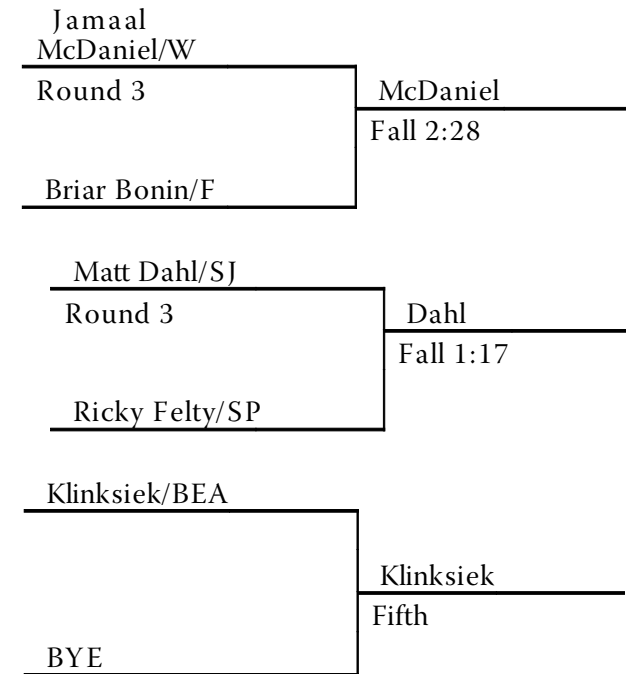

South Central Conference Wrestling Tournament

Weight Class: 152

South Central Conference Wrestling Tournament

Weight Class: 160

South Central Conference Wrestling Tournament

Weight Class: 171

South Central Conference

Wrestling Tournament

Brandon Pederson/W	
Round 1	Pederson
Jared Shandy/SP	Fall 1:16

Taylor Andrews/BEA	
Round 1	Andrews
BYE	

Pederson/W	
	Pederson
Andrews/BEA	Champion Fall 4:15

Cody Vanasse/F	
Round 2	Vanasse
Jared Shandy/SP	Fall :56