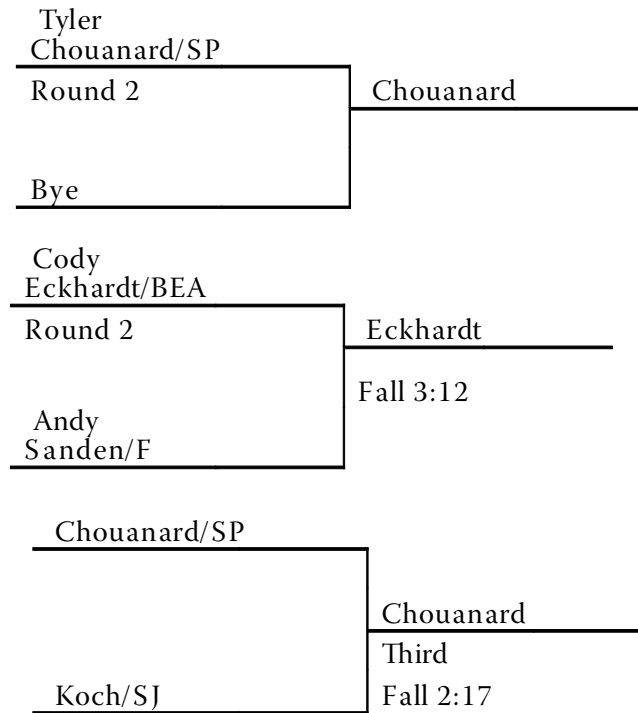

South Central Conference Wrestling Tournament

Weight Class: 160