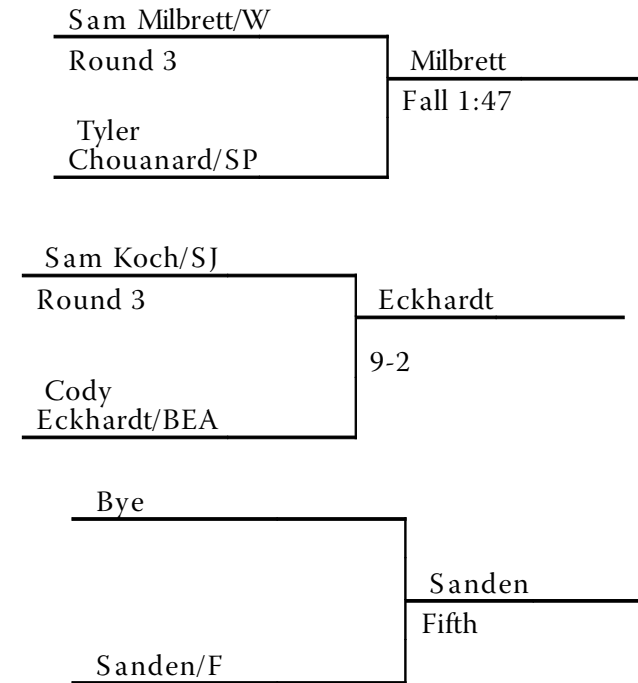

South Central Conference Wrestling Tournament

Weight Class: 160