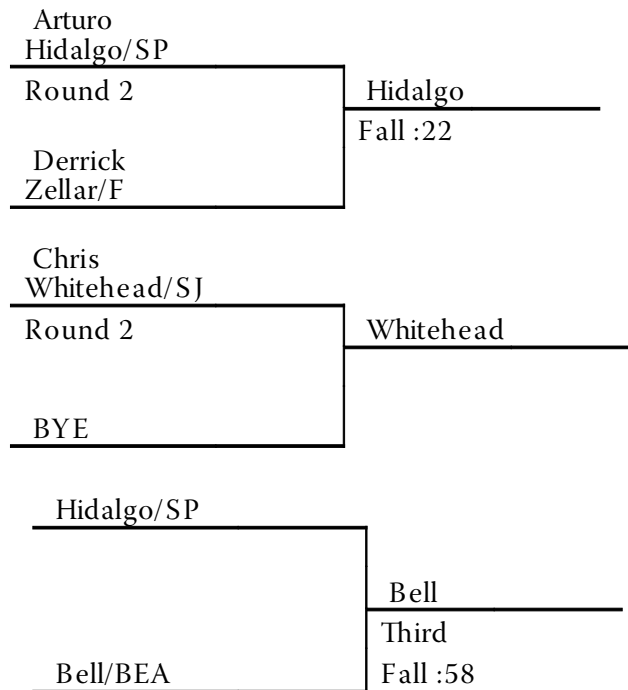

Weight Class: 130

South Central Conference Wrestling Tournament

Weight Class: 135

South Central Conference Wrestling Tournament

Weight Class: 140

South Central Conference Wrestling Tournament

Weight Class: 145