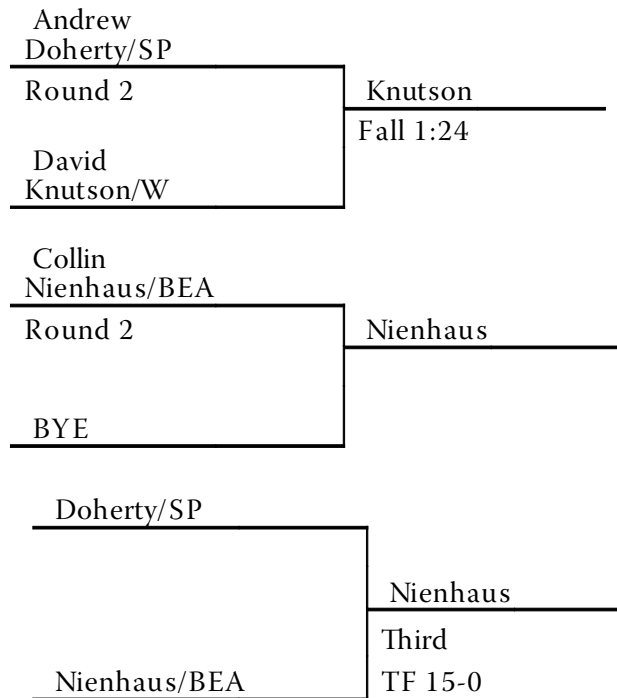

Carter Hanson/BEA Round 1	Hanson
Korey Brown/F	Fall :19

Bye Round 2	
Korey Brown/F	

Carter Hanson/BEA Round 3	Hanson

Stauffer/SJ	Stauffer
Hanson/BEA	Champion 11-0

Bartlett/SP	Bartlett
Bye	Third

Remund/W	Remund
Brown/F	Fourth Fall :22

Weight Class: 130

South Central Conference Wrestling Tournament

Weight Class: 135

South Central Conference Wrestling Tournament

Weight Class: 140

South Central Conference Wrestling Tournament

Weight Class: 145