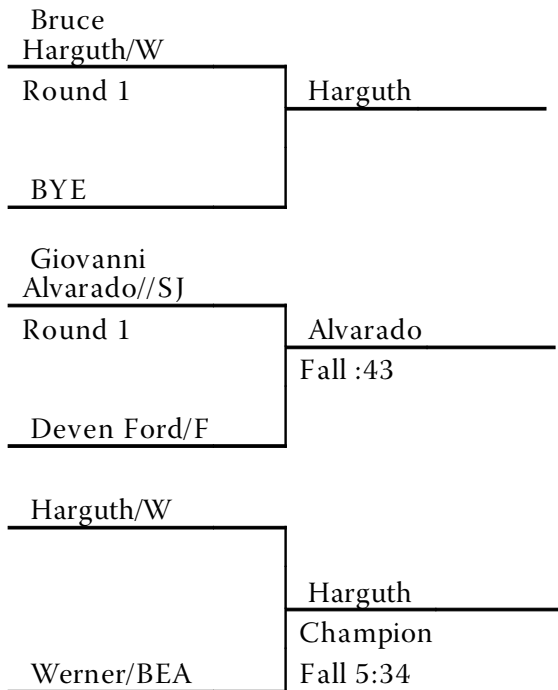

South Central Conference Wrestling Tournament

Weight Class: 135