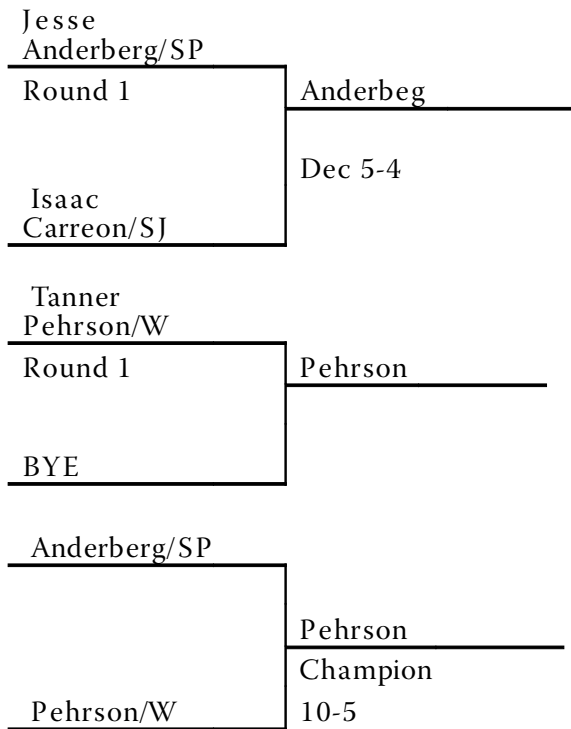

South Central Conference Wrestling Tournament

Weight Class: 103

South Central Conference Wrestling Tournament

Weight Class: 112

South Central Conference Wrestling Tournament

Weight Class: 119

South Central Conference Wrestling Tournament

Weight Class: 125

South Central Conference Wrestling Tournament

Brady Stauffer/SJ Round 1	Stauffer
Nic Remund/W	Fall :53

Ashton Bartlett/SP Round 2	Bartlett
Nic Remund/W	15-8

Brady Stauffer/SJ Round 3	Stauffer
Ashton Bartlett/SP	Fall :27