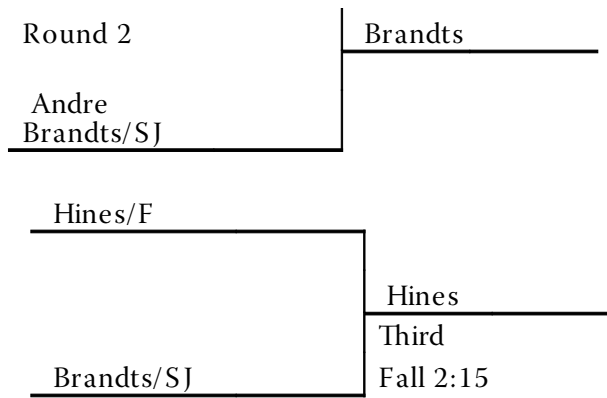

Weight Class: 285