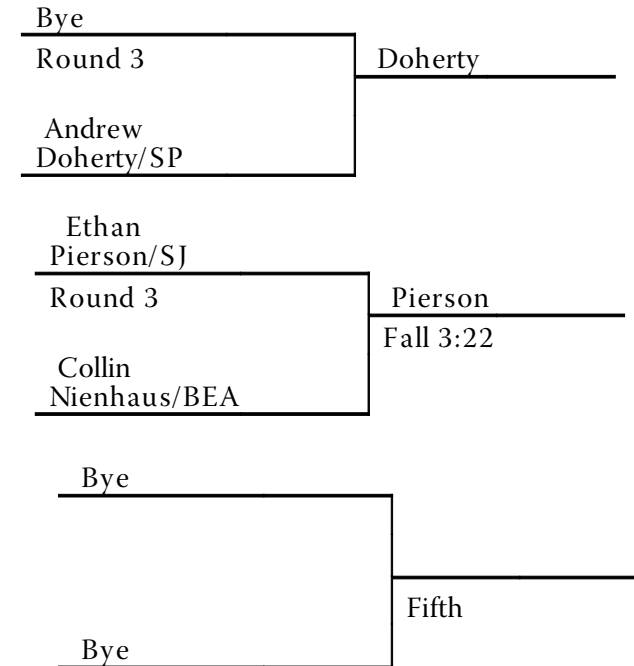

Carter Hanson/BEA Round 1	Hanson
Korey Brown/F	Fall :19

Bye Round 2	
Korey Brown/F	

Carter Hanson/BEA Round 3	Hanson

Stauffer/SJ	Stauffer
Hanson/BEA	Champion 11-0

Bartlett/SP	Bartlett
Bye	Third

Remund/W	Remund
Brown/F	Fourth Fall :22

Weight Class: 130

South Central Conference Wrestling Tournament

Weight Class: 135

South Central Conference Wrestling Tournament

Weight Class: 140

South Central Conference Wrestling Tournament

Weight Class: 145