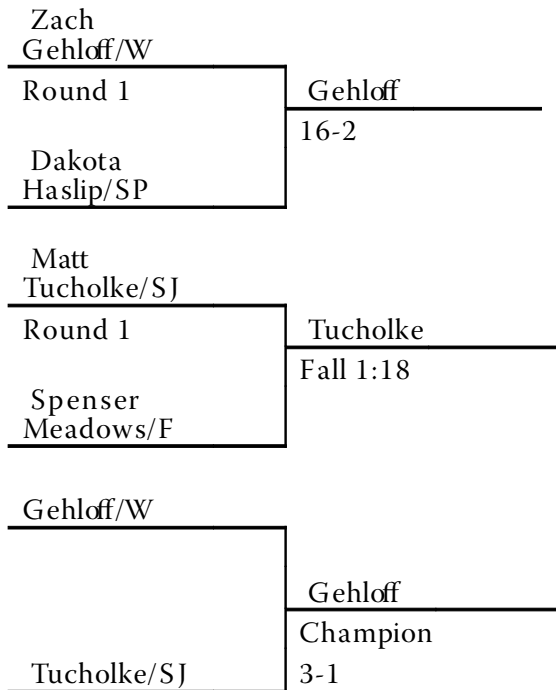

South Central Conference Wrestling Tournament

Weight Class: 103

South Central Conference Wrestling Tournament

Weight Class: 112

South Central Conference Wrestling Tournament

Weight Class: 119

South Central Conference Wrestling Tournament

Weight Class: 125

South Central Conference Wrestling Tournament

Brady Stauffer/SJ Round 1	Stauffer
Nic Remund/W	Fall :53

Ashton Bartlett/SP Round 2	Bartlett
Nic Remund/W	15-8

Brady Stauffer/SJ Round 3	Stauffer
Ashton Bartlett/SP	Fall :27