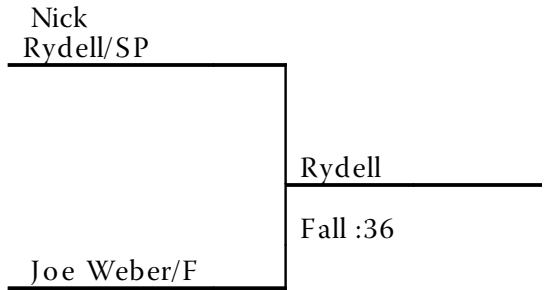

South Central Conference Wrestling Tournament

Weight Class: 103

South Central Conference Wrestling Tournament

Weight Class: 112

South Central Conference Wrestling Tournament

Weight Class: 119

South Central Conference Wrestling Tournament