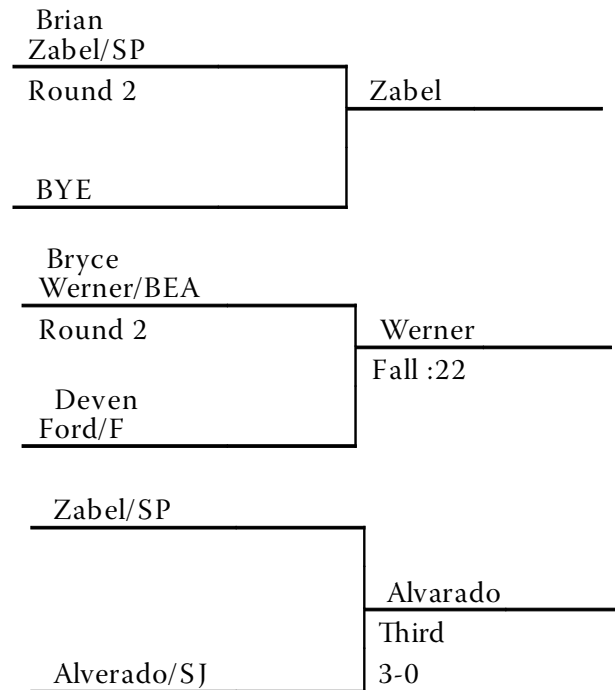

South Central Conference Wrestling Tournament

Weight Class: 135