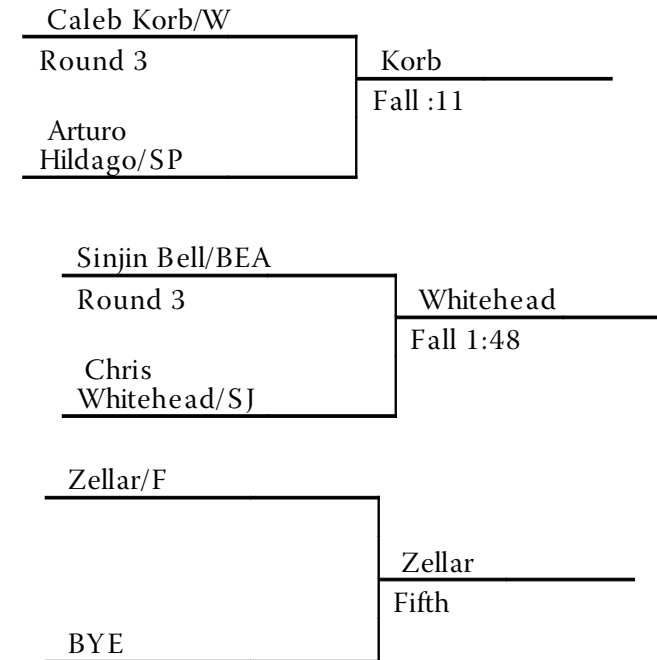

Weight Class: 130

South Central Conference Wrestling Tournament

Weight Class: 135

South Central Conference Wrestling Tournament

Weight Class: 140

South Central Conference Wrestling Tournament

Weight Class: 145